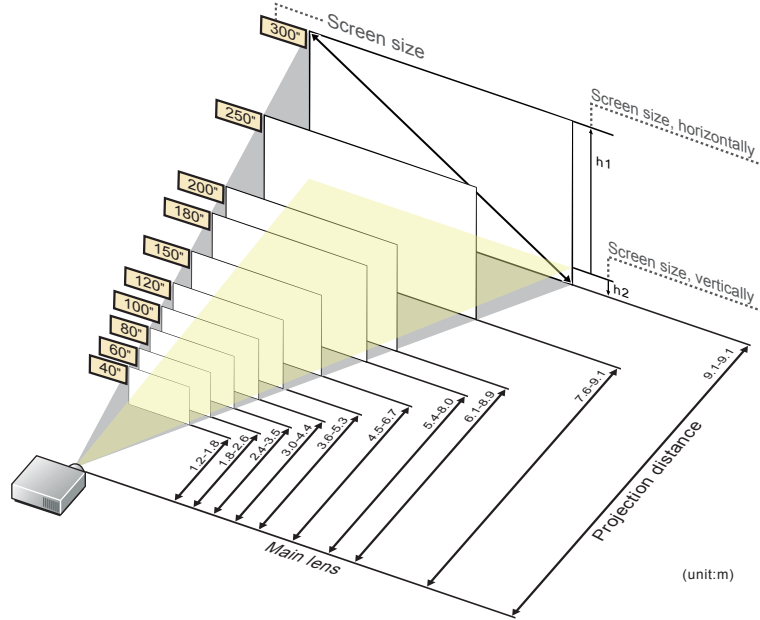

This is the throw distance ratio when the screen size is 100. Since design values are used, there will be some disparity.

16:10												
Screen size	inch					40"	50"	60"	70"	80"	90"	100"
Screen size, horizontally	m					0.9	1.1	1.3	1.5	1.7	1.9	2.2
Screen size, vertically	m					0.5	0.7	0.8	0.9	1.1	1.2	1.3
Projection distance (Shortest to longest)	m					1.2-1.8	1.5-2.2	1.8-2.6	2.1-3.1	2.4-3.5	2.7-4.0	3.0-4.4
h1	cm					54	67	81	94	108	121	135
h2	cm					0	0	0	0	0	0	0
Screen size	inch	110"	120"	130"	140"	150"	160"	170"	180"	190"	200"	
Screen size, horizontally	m	2.4	2.6	2.8	3.0	3.2	3.4	3.7	3.9	4.1	4.3	
Screen size, vertically	m	1.5	1.6	1.8	1.9	2.0	2.2	2.3	2.4	2.6	2.7	
Projection distance (Shortest to longest)	m	3.3-4.9	3.6-5.3	3.9-5.8	4.2-6.2	4.5-6.7	4.8-7.1	5.1-7.5	5.4-8.0	5.8-8.4	6.1-8.9	
h1	cm	148	162	175	188	202	215	229	242	256	269	
h2	cm	0	0	0	0	0	0	0	0	0	0	
Screen size	inch	210"	220"	230"	240"	250"	260"	270"	280"	290"	300"	
Screen size, horizontally	m	4.5	4.7	5.0	5.2	5.4	5.6	5.8	6.0	6.2	6.5	
Screen size, vertically	m	2.8	3.0	3.1	3.2	3.4	3.5	3.6	3.8	3.9	4.0	
Projection distance (Shortest to longest)	m	6.4-9.1	6.7-9.1	7.0-9.1	7.3-9.1	7.6-9.1	7.9-9.1	8.2-9.1	8.5-9.1	8.8-9.1	9.1-9.1	
h1	cm	283	296	310	323	337	350	363	377	390	404	
h2	cm	0	0	0	0	0	0	0	0	0	0	