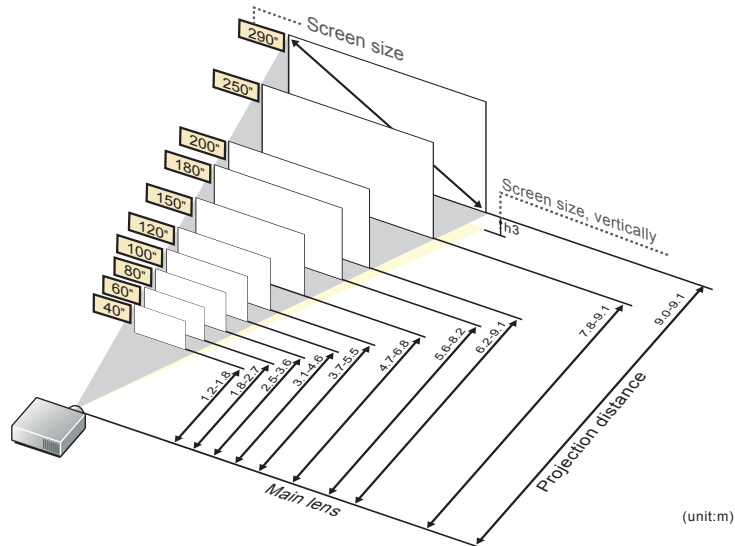

This is the throw distance ratio when the screen size is 100. Since design values are used, there will be some disparity.

16:10												
Screen size	inch					40"	50"	60"	70"	80"	90"	100"
Screen size, horizontally	m					0.9	1.1	1.3	1.5	1.7	1.9	2.2
Screen size, vertically	m					0.5	0.7	0.8	0.9	1.1	1.2	1.3
Projection distance (Shortest to longest)	m					1.2-1.8	1.5-2.2	1.8-2.6	2.1-3.1	2.4-3.5	2.7-4.0	3.0-4.4
h1	cm					54	67	81	94	108	121	135
h2	cm					0	0	0	0	0	0	0
Screen size	inch	110"	120"	130"	140"	150"	160"	170"	180"	190"	200"	
Screen size, horizontally	m	2.4	2.6	2.8	3.0	3.2	3.4	3.7	3.9	4.1	4.3	
Screen size, vertically	m	1.5	1.6	1.8	1.9	2.0	2.2	2.3	2.4	2.6	2.7	
Projection distance (Shortest to longest)	m	3.3-4.9	3.6-5.3	3.9-5.8	4.2-6.2	4.5-6.7	4.8-7.1	5.1-7.5	5.4-8.0	5.8-8.4	6.1-8.9	
h1	cm	148	162	175	188	202	215	229	242	256	269	
h2	cm	0	0	0	0	0	0	0	0	0	0	
Screen size	inch	210"	220"	230"	240"	250"	260"	270"	280"	290"	300"	
Screen size, horizontally	m	4.5	4.7	5.0	5.2	5.4	5.6	5.8	6.0	6.2	6.5	
Screen size, vertically	m	2.8	3.0	3.1	3.2	3.4	3.5	3.6	3.8	3.9	4.0	
Projection distance (Shortest to longest)	m	6.4-9.1	6.7-9.1	7.0-9.1	7.3-9.1	7.6-9.1	7.9-9.1	8.2-9.1	8.5-9.1	8.8-9.1	9.1-9.1	
h1	cm	283	296	310	323	337	350	363	377	390	404	
h2	cm	0	0	0	0	0	0	0	0	0	0	